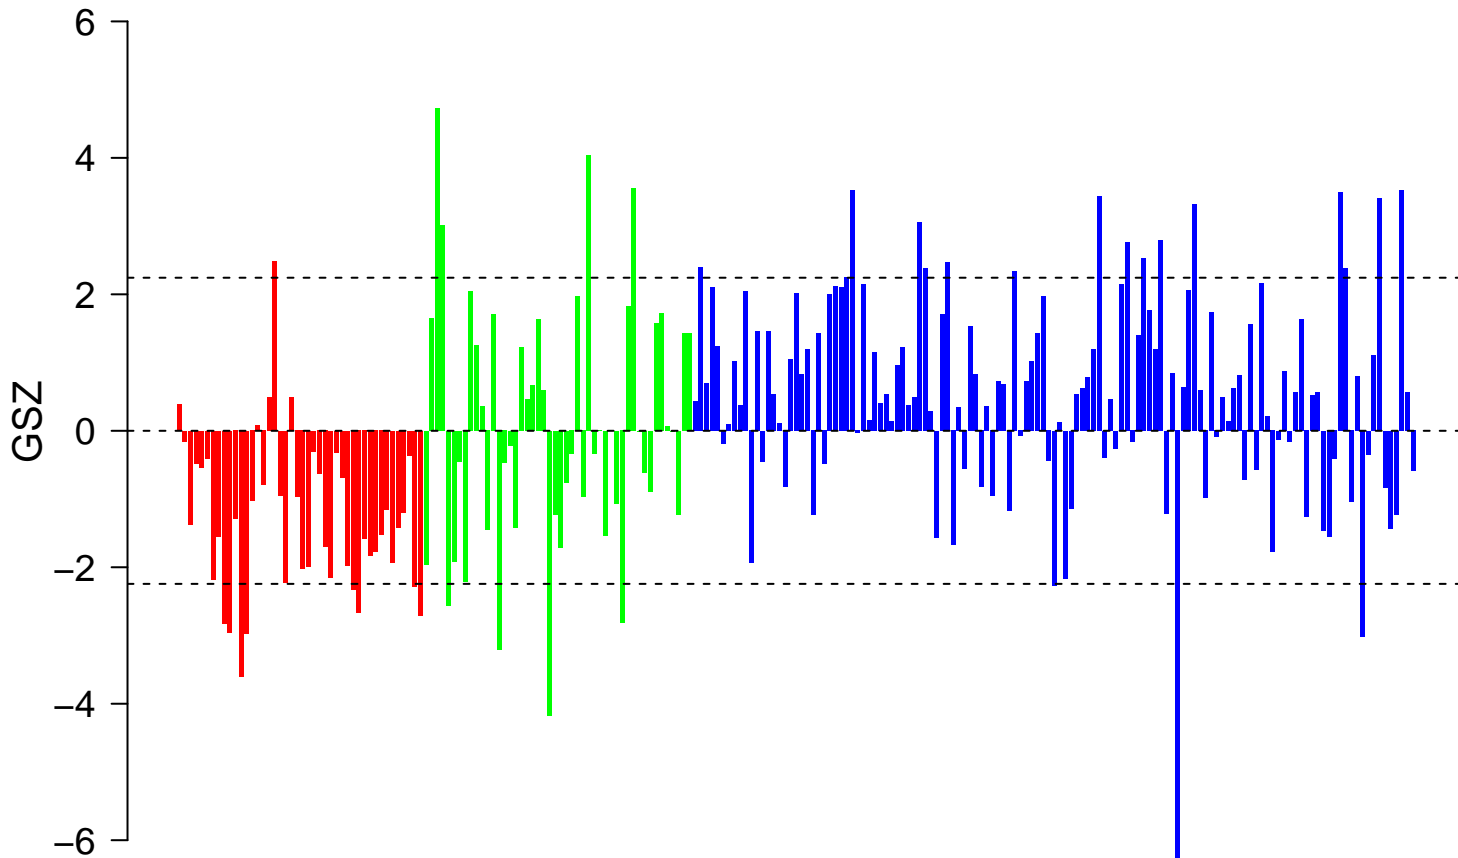

# PID\_PI3KCI\_PATHWAY

■ on  
■ -  
□ off